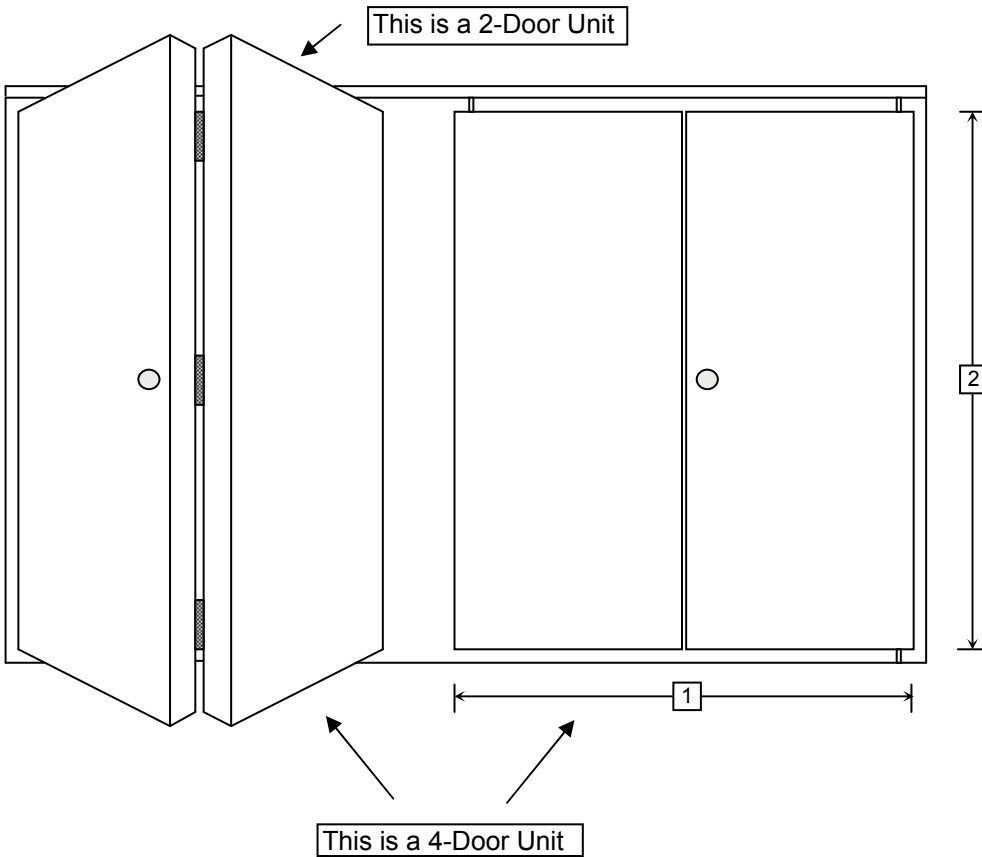

1414 127th Place NE, #102

Bellevue, WA 98005

Phone 425.462.5177

Fax 425.462.5599

HOW TO MEASURE A BIFOLD

1) Measure width of bifold _____

2) Measure length of bifold _____

Use this diagram if bifold(s)
are existing

1) Measure width of finished opening (Drywall to Drywall) _____

2) Measure length of finished opening (Floor to Header) _____

↓
Top of carpet, vinyl, tile, etc. to where top track attaches to header

Use this diagram if bifold(s)
are missing